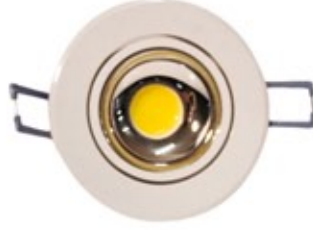

# 5W COB LED ARMATÜRLER

SS - 1010 5W COB LED DOWNLIGHT

CAMLI - SATIN  
DELİK ÇAPI : 7 CM   11,00 \$

SS - 1011 5W COB LED DOWNLIGHT

CAMLI - BEYAZ  
DELİK ÇAPI : 7 CM   11,00 \$

SS - 1012 5W COB LED KARE DOWNLIGHT  
ARMATÜR